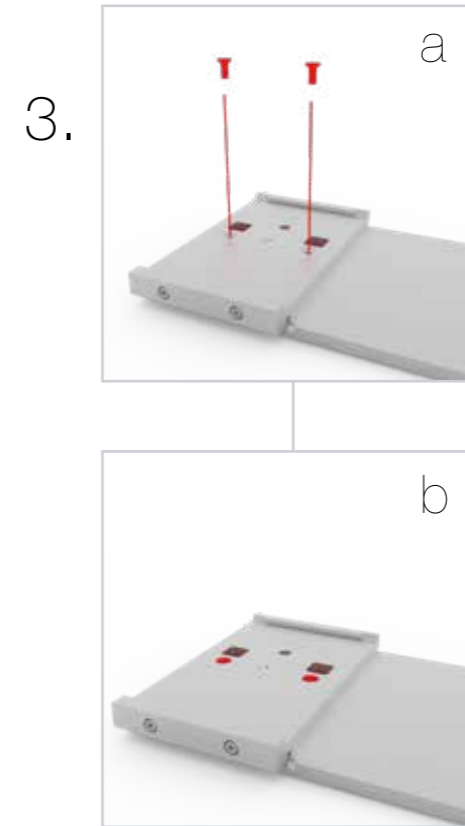

GERADE VERSION/STRAIGHT VERSION