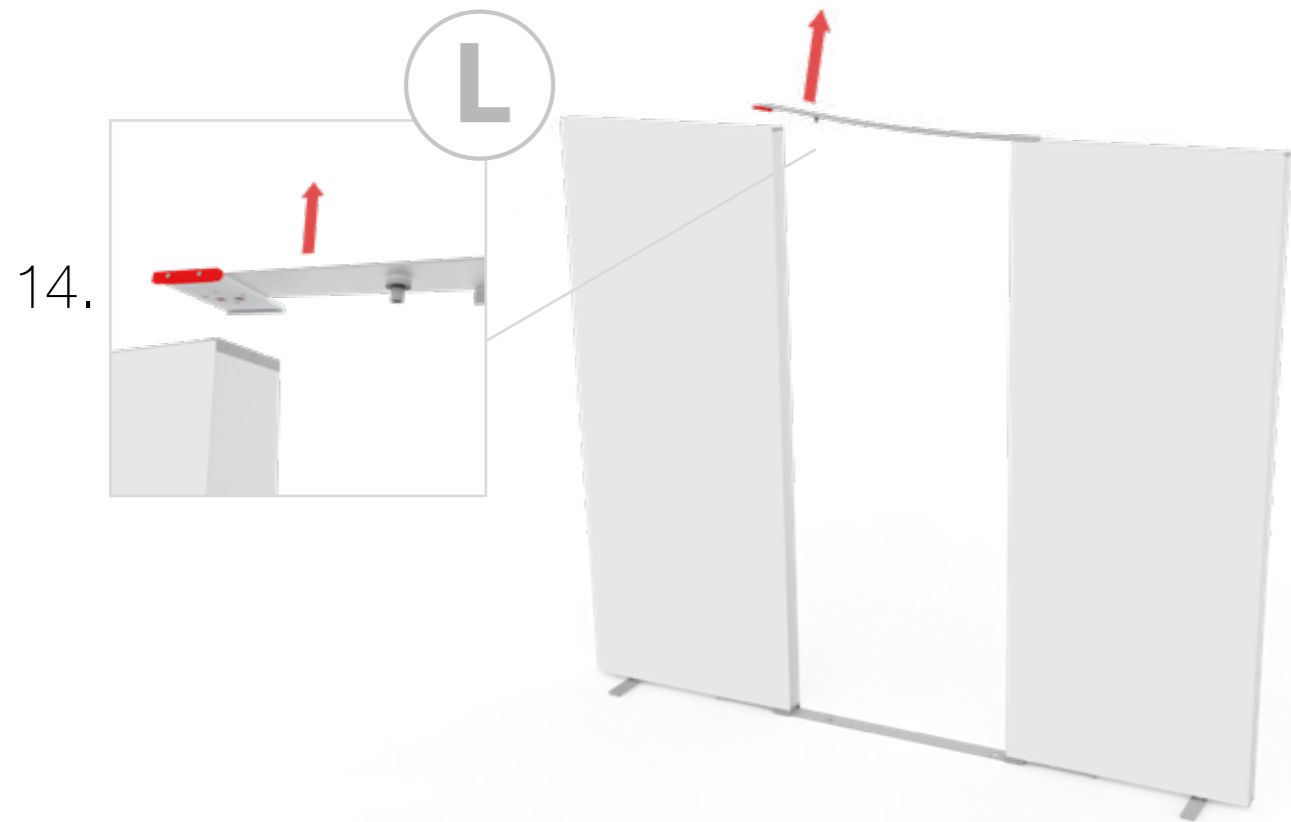

GERADE VERSION/STRAIGHT VERSION