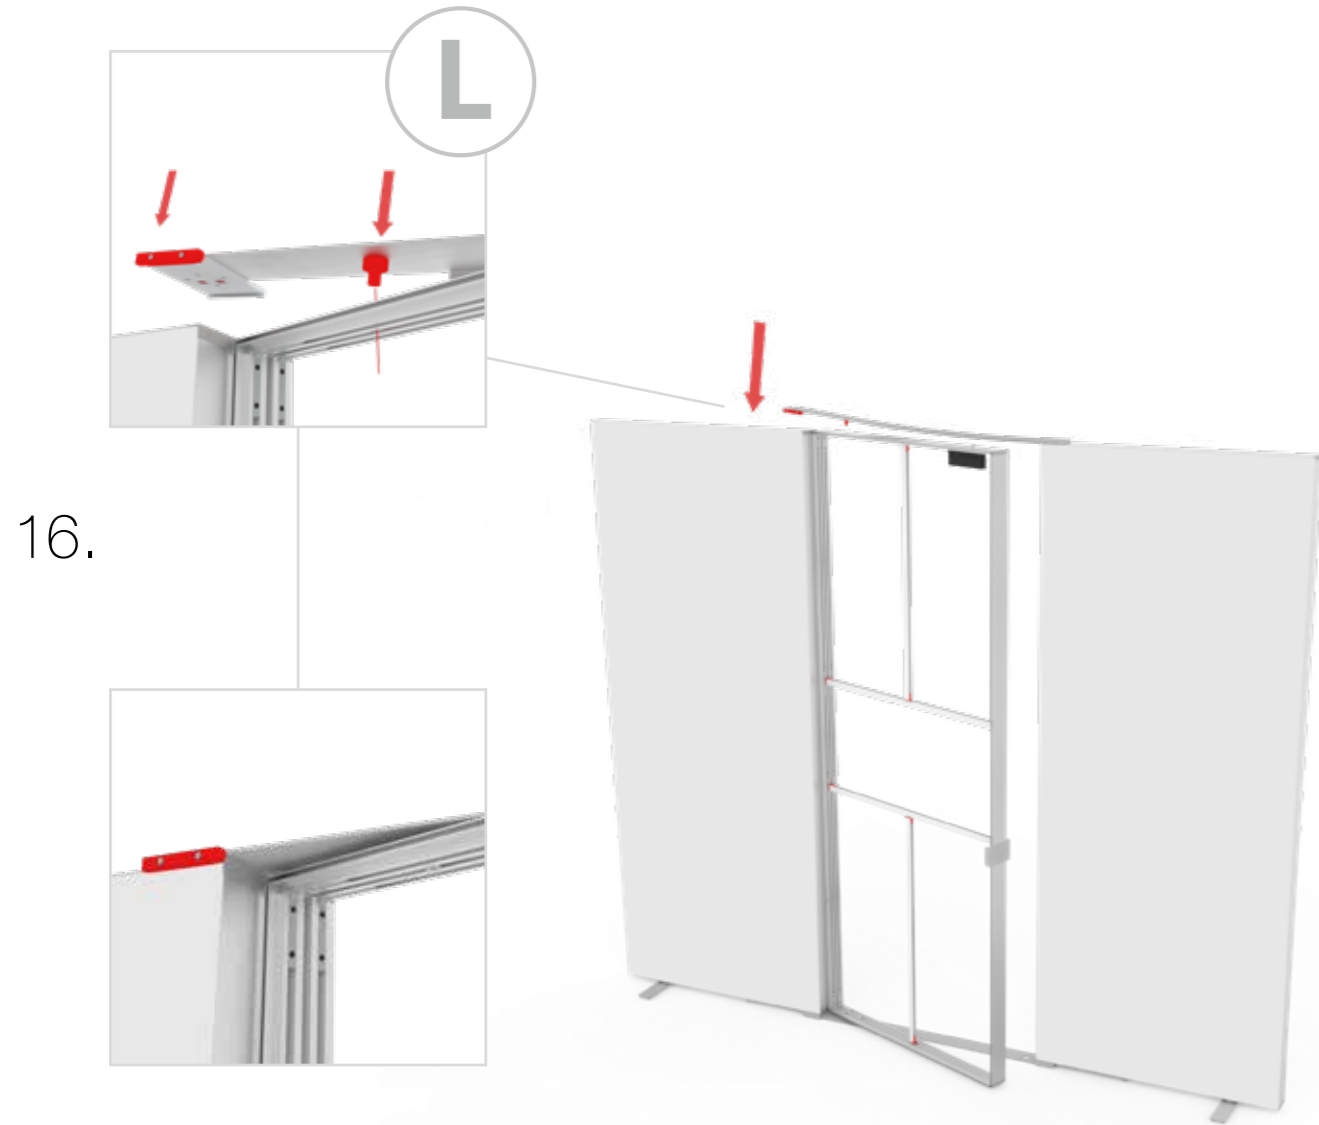

GERADE VERSION/STRAIGHT VERSION