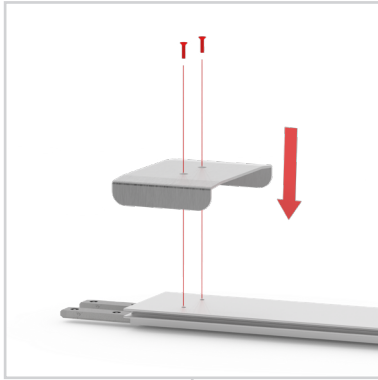

# SET UP INSTRUCTION

Straight variant ..... 4  
set up instruction

Corner and bunk variant ..... 30  
set up instruction

# LED UP DOOR

100 x 200 / 230 / 245cm

FRAME SIZE:  
98 x 200,4 /  
230,4 / 245,4 cm

1.