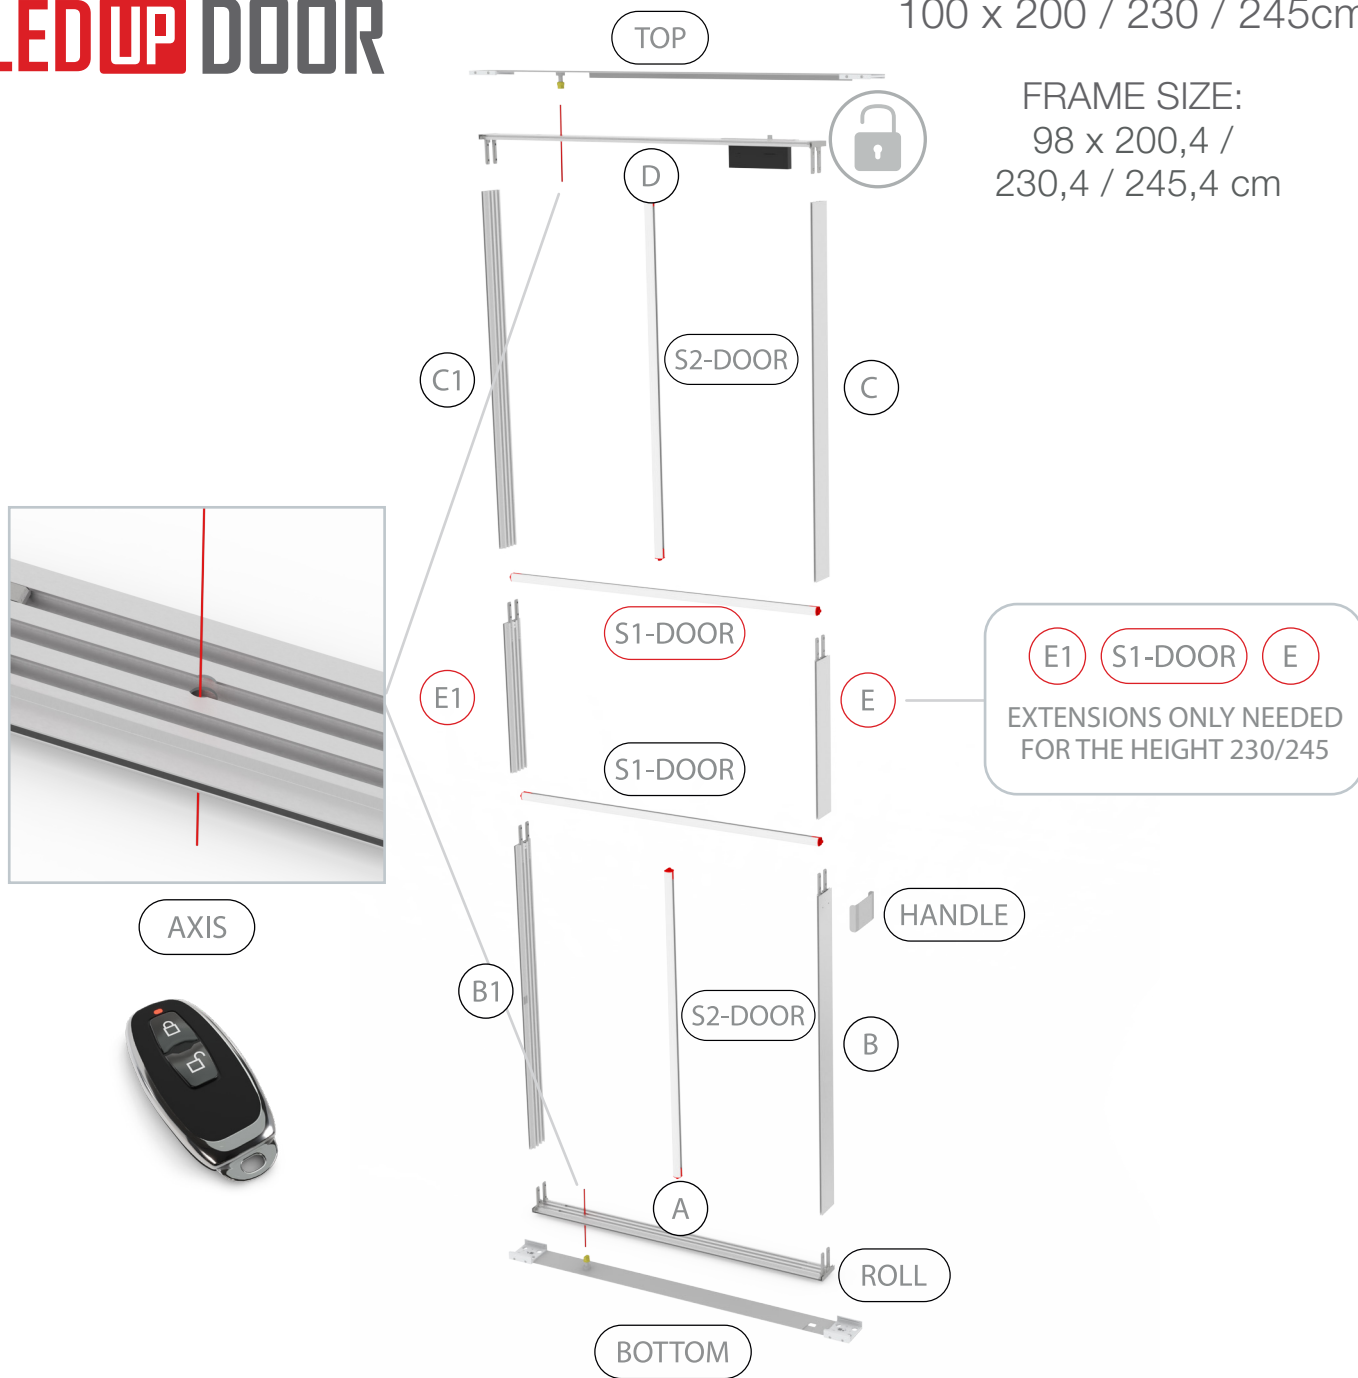

# LED UP DOOR

# SET UP INSTRUCTION

Straight variant ..... 4  
set up instruction

Corner and bunk variant ..... 30  
set up instruction

# LED UP DOOR

100 x 200 / 230 / 245cm

FRAME SIZE:  
98 x 200,4 /  
230,4 / 245,4 cm

1.

# DOOR

2.

3.